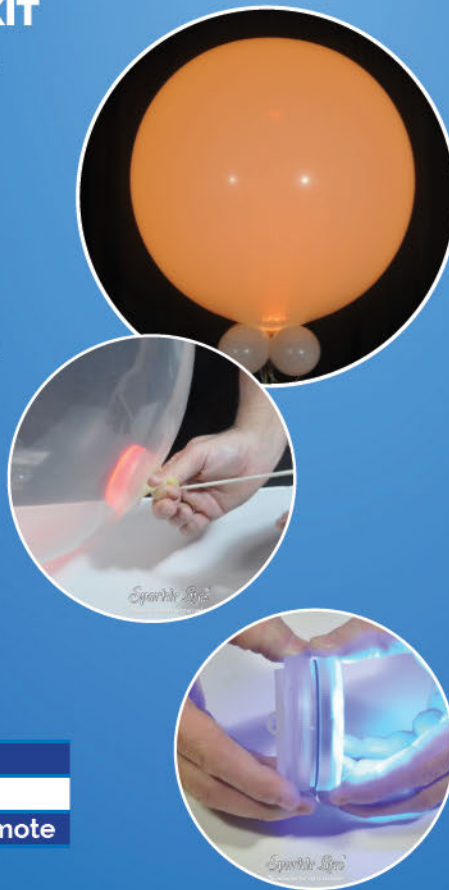

SUPER SIZE BALLOON LITE® KIT

Super Size Balloon Lite® kit contains :

- 4 x Super Size Balloon Lites
- 2 Remote Controls
- 4 x 160 modeling balloons
- 5 x Jumbo Balloon Clips
- Instruction booklet.

Each Super Size Balloon Lite can light up in 16 different color combinations by remote control. You can change the color of the Lite while inside the balloon. Lights up 3ft (36 inch) latex balloons super bright for 10 hours or more. 3 x AAA Alkaline batteries are required for each balloon lite – batteries are not included.

Models:

CBP-SSBL-KIT	Balloon Lite Kit
CBP-SSBL-SIN	Single Balloon Lite
CBP-SSBL-REM	Single Balloon Lite Remote