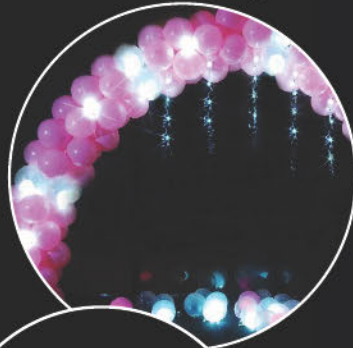

SPARKLE RIBBON®

Sparkle Ribbon® consists of a string light with bright LEDs and ribbon which attaches to helium balloons providing a lighted colorful tail! Single larger balloons, such as 16" diam, will float, while smaller balloons, such as 11" diam, will stand up and "walk around." Use two or more smaller balloons and one Sparkle Ribbon® to float. Great for balloon bouquets and as streamers hanging from balloon arches and other balloon arrangements. Sparkle Ribbon® can also be used as decorations by themselves to create a colorful party atmosphere for any occasion! Light-up functions include constant on, slow blink and fast blink. Uses 2 x CR-2032 batteries (*included & replaceable*).

Models:

CBP-SP-RIB-R	Red
CBP-SP-RIB-B	Blue
CBP-SP-RIB-G	Green
CBP-SP-RIB-O	Orange
CBP-SP-RIB-PK	Pink
CBP-SP-RIB-W	White
CBP-SP-RIB-ASST	Assorted Color 5PK

Size 57"L x 1" diam LED ball
Pc Wt: .05 lb each (*sold in 5 packs*)
Power: 2 x CR2032 (*included*)
Pack Wt: .23 lbs